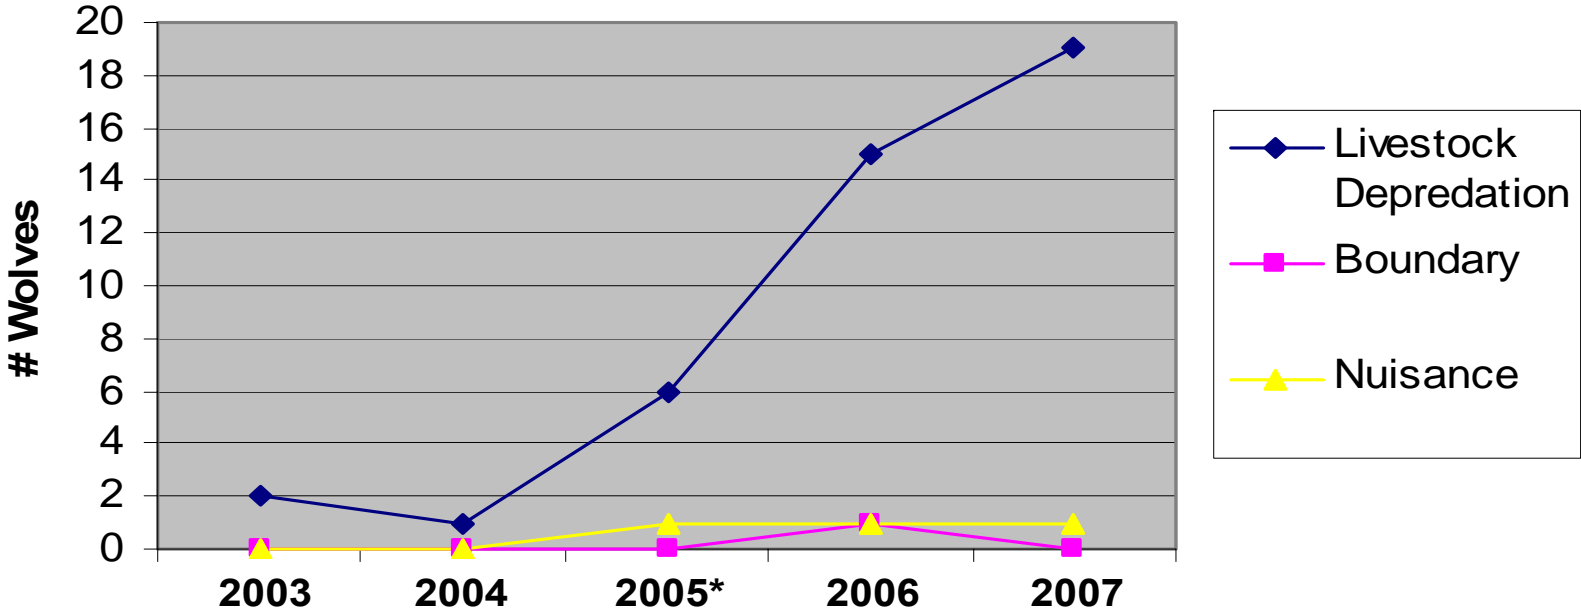

Mexican Wolf Population Growth

Mexican Wolf Mortality + Removal 2003-2007

Removal Cause Trends

*SOP 13 was implemented in 2005

91% of removals for livestock depredation