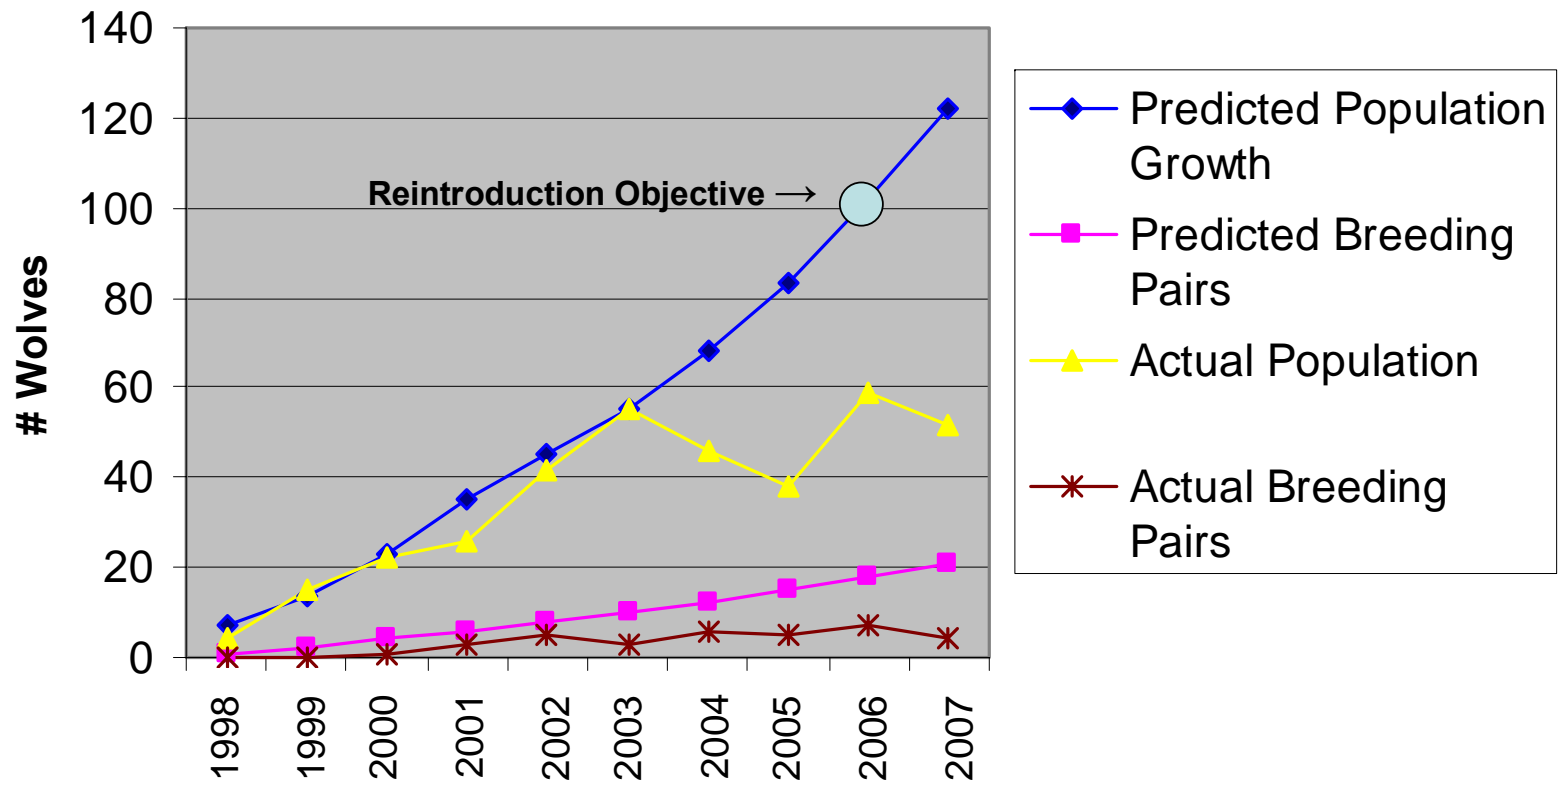

Mexican Wolf Population Growth

Mexican Wolf Mortality + Removal 2003-2007

Removal Cause Trends

*SOP 13 was implemented in 2005

91% of removals for livestock depredation