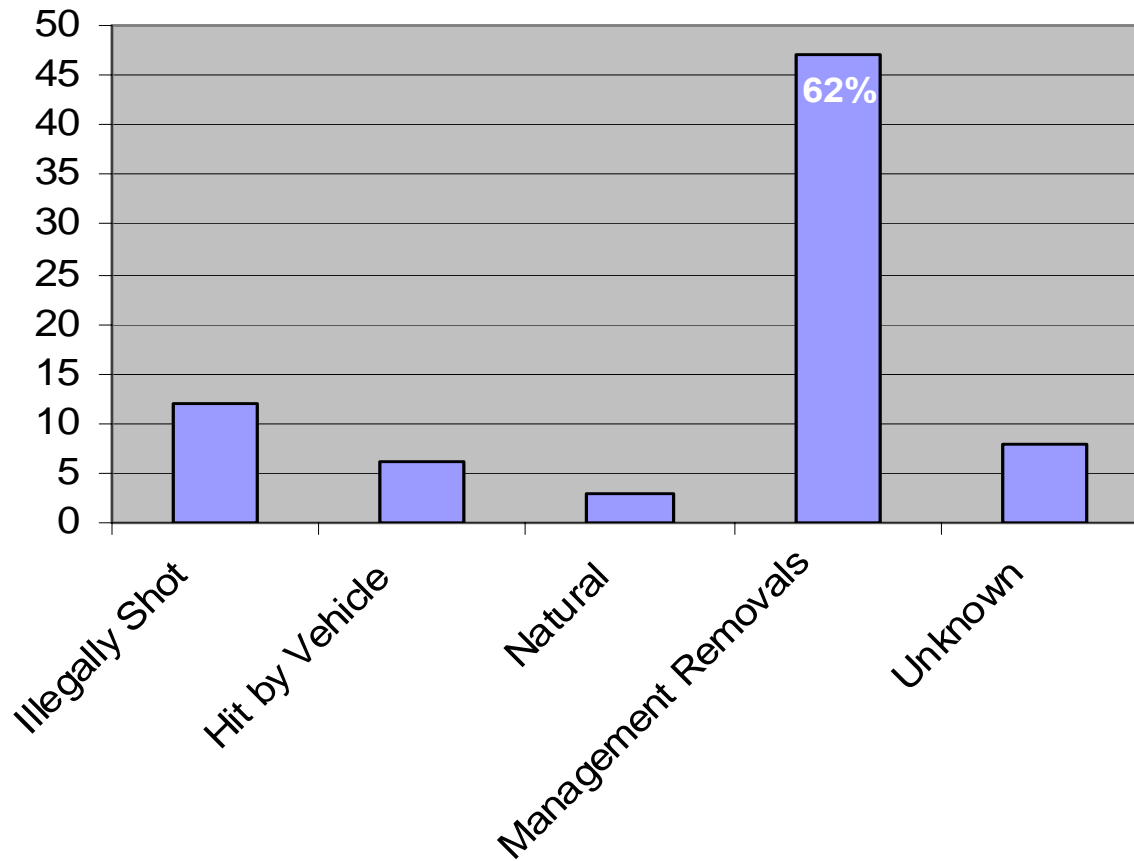

Mexican Wolf Population Growth

Mexican Wolf Mortality + Removal 2003-2007

Removal Cause Trends

*SOP 13 was implemented in 2005

91% of removals for livestock depredation